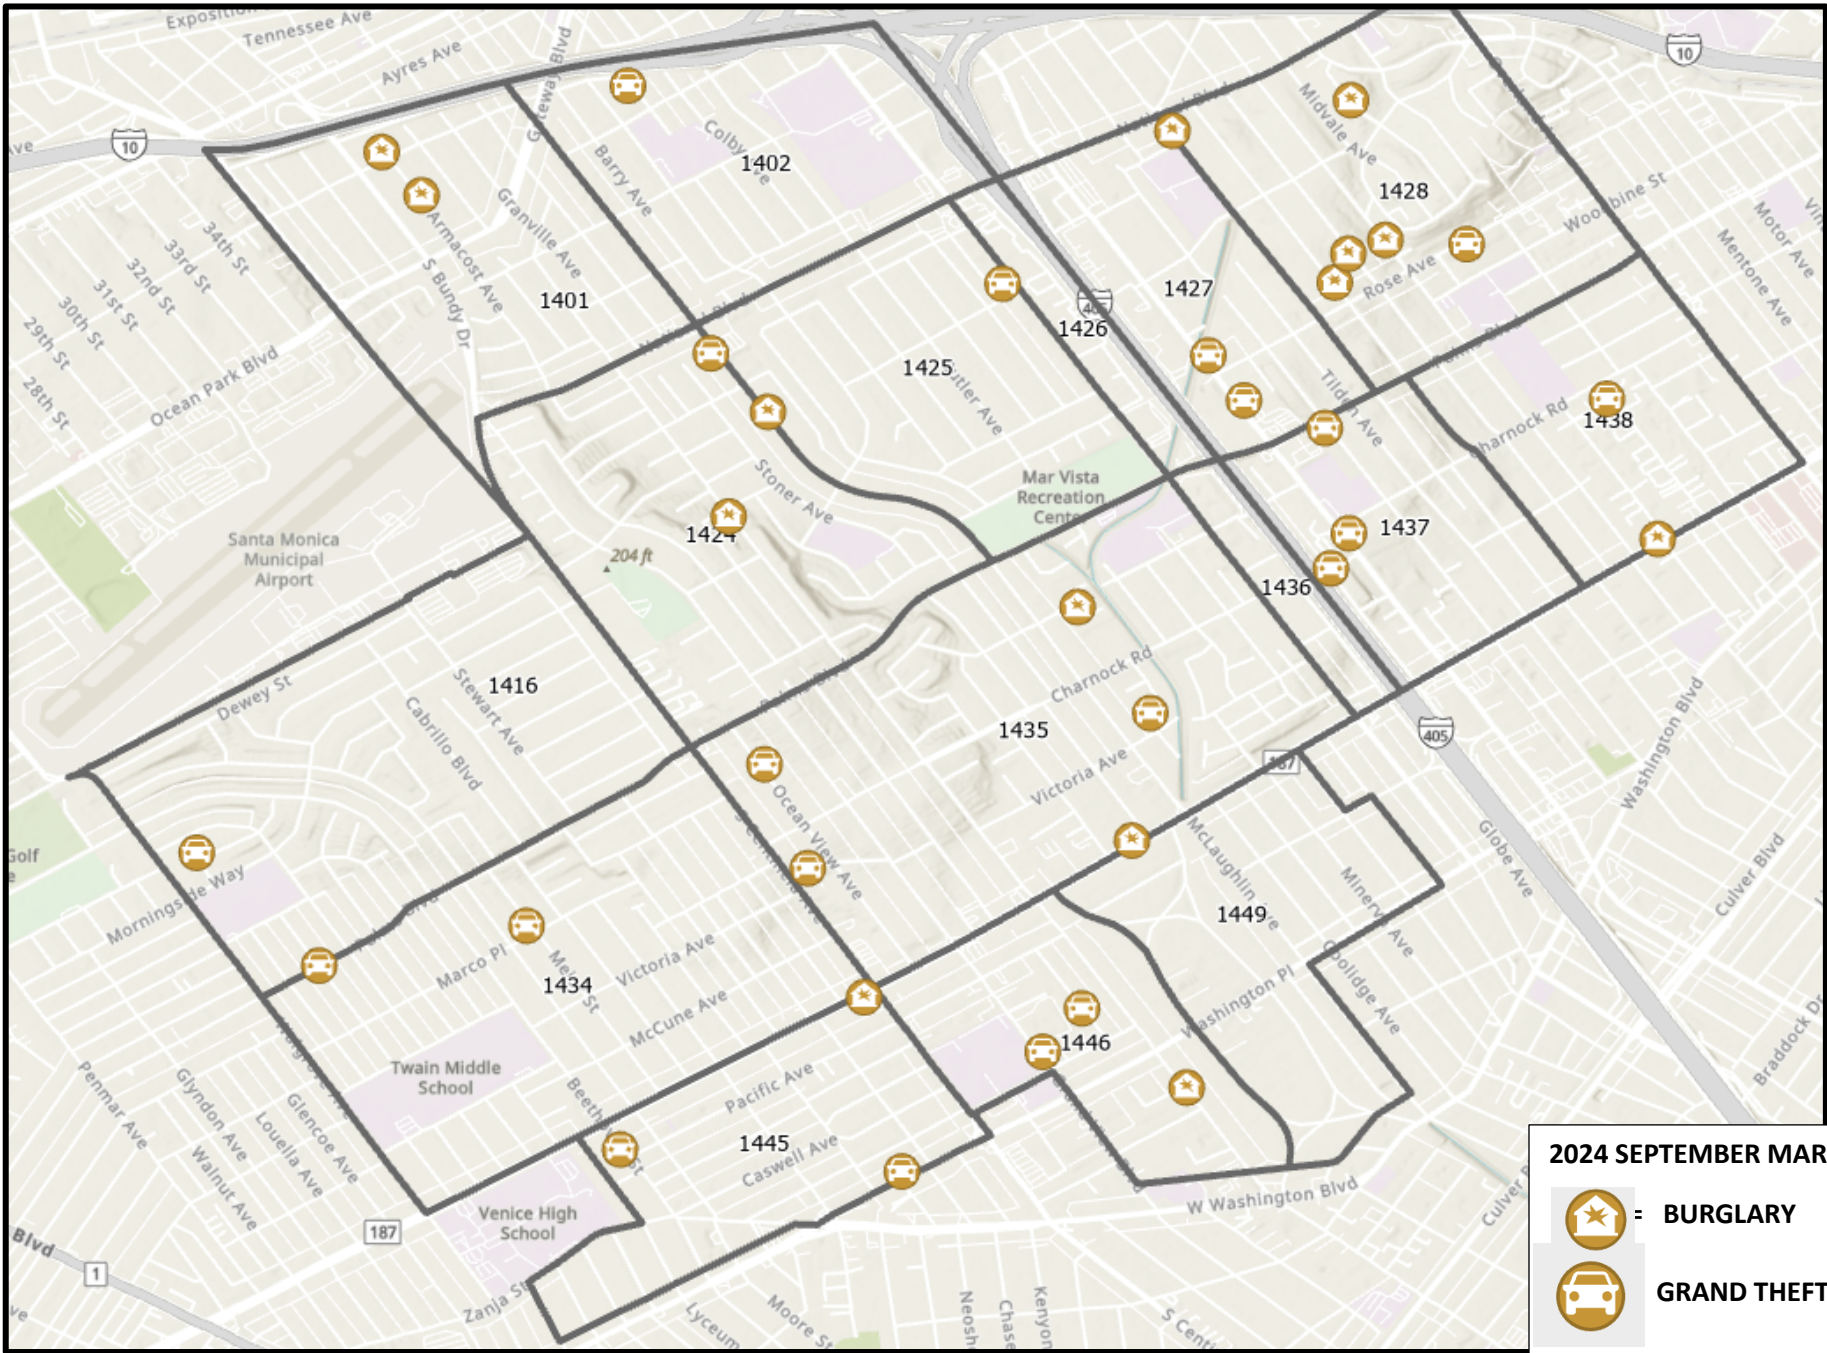

### SEPTMEBER CRIMES AT A GLANCE

For the month of September, there were about the average amount of violent and property crimes for the area.

On 9/07/24, there was a sexual assault when a female passed out at a bar on Venice Blvd while talking with a male she just met.

For the aggravated assaults,

On 9/11/24, at 10900 blk Rose Ave, one roommate struck another roommate with a floor lamp during a physical dispute.

On 9/15/24, at 3900 blk Inglewood Blvd, an intoxicated brother (M H 24 ) strangled, struck, and knocked down adult sister.

On 9/18/24, at 3700 blk Veteran Ave, an elderly victim let a homeless person stay with him to get off his feet when, during a discussion, the homeless suspect struck and kicked the victim multiple times.

On 9/30/24, at 11100 blk Venice Blvd, suspects bothered female. Victim told suspect to leave victim alone. Susp1 struck victim with belt buckle and Susp2 struck victim with fists.

On 9/30/24, at 3800 blk Grand View Blvd, a male Hispanic in mid-20s drove by victim and brandished gun. Susp stated, "where you from?" Most likely same suspect from 9/25/24 incident.