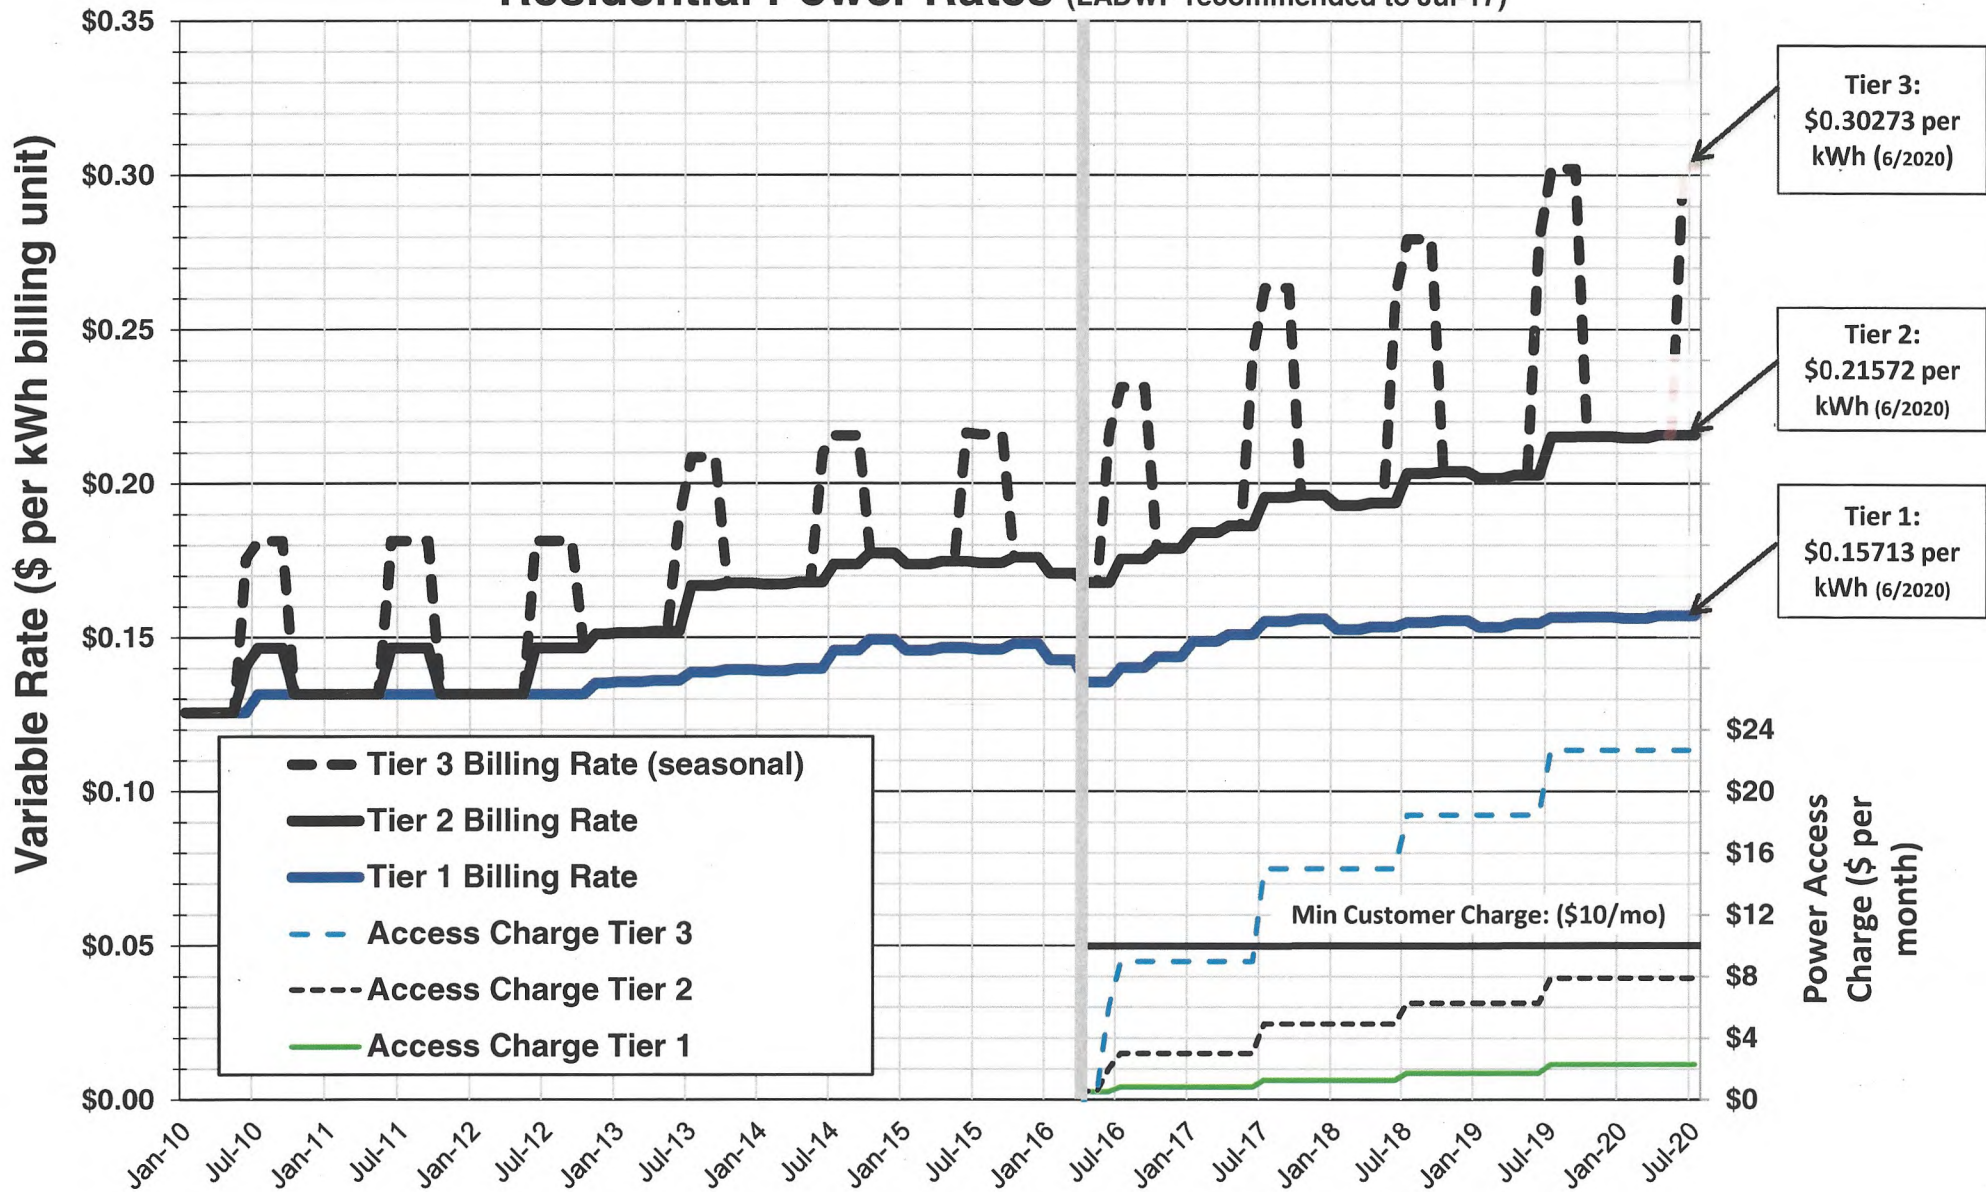

## Residential Power Rates (LADWP recommended to Jul-17)

## Past and Future LADWP Schedule A Single-Dwelling Unit Residential Water Rates (OPA Estimated values to Jan -18)