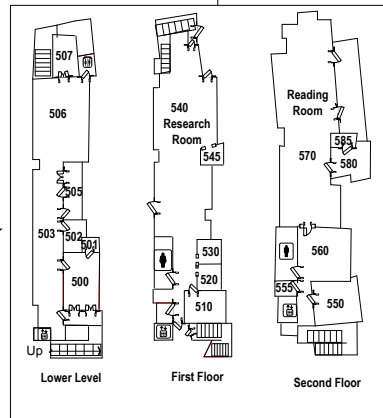

Center For Teaching and Learning