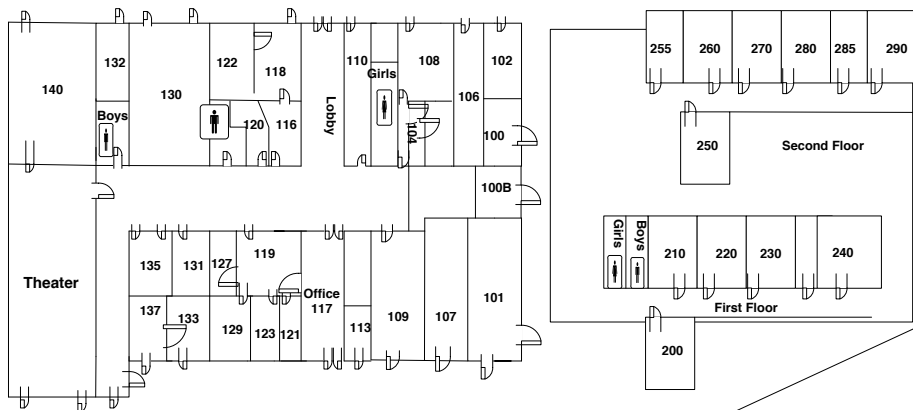

Palms Boulevard