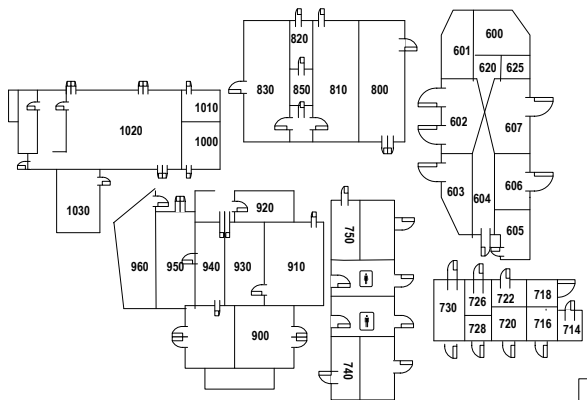

Palms Boulevard